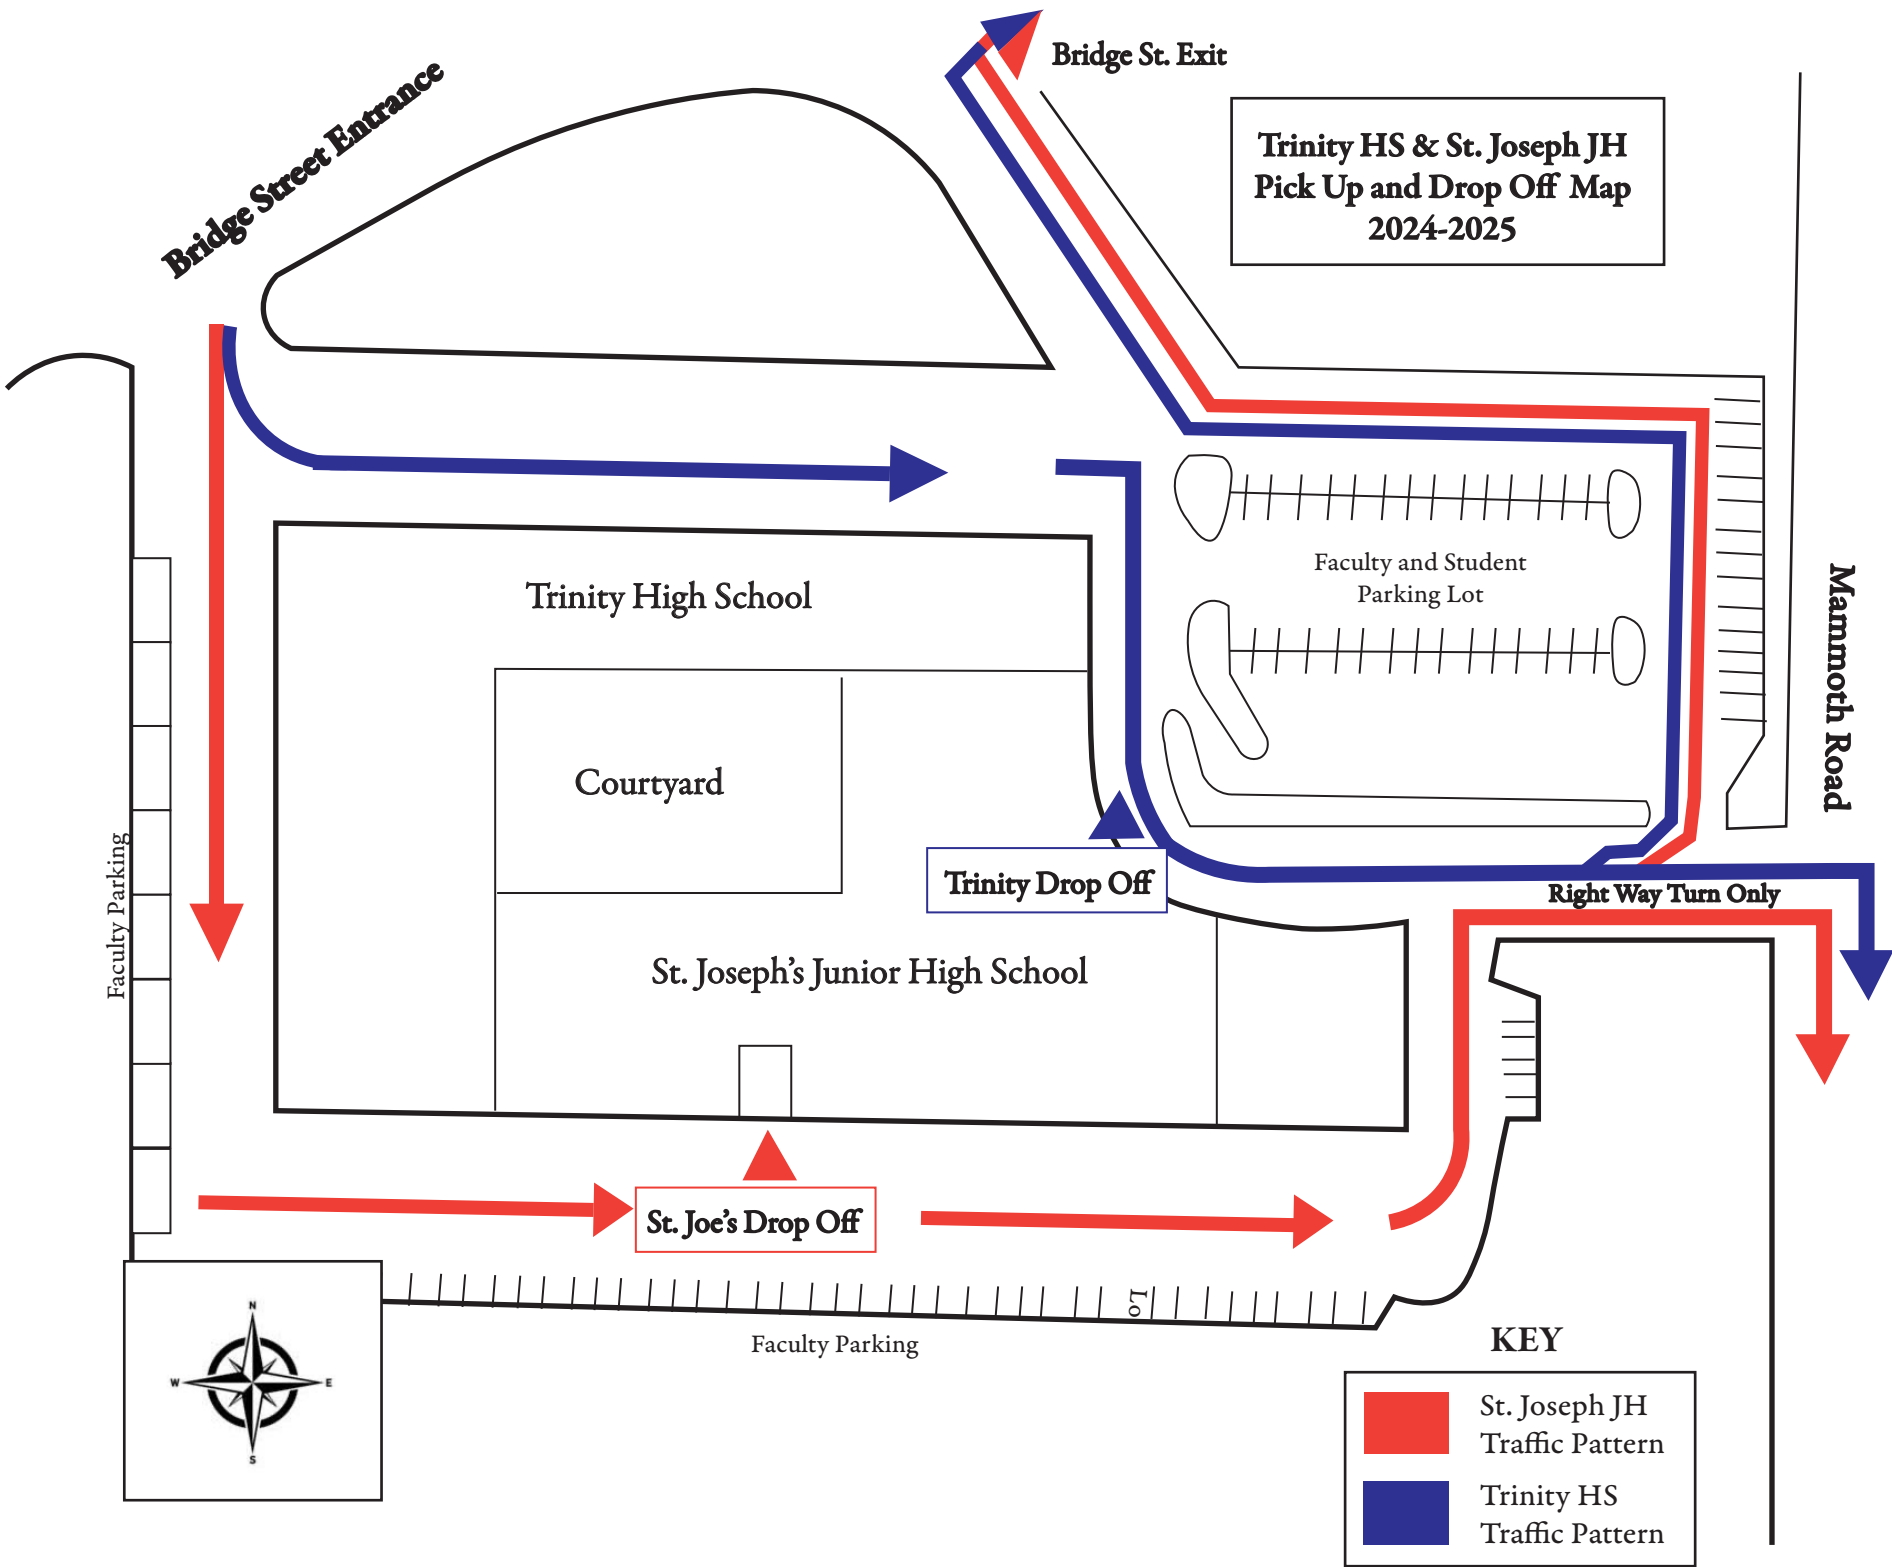

**Trinity HS & St. Joseph JH
Pick Up and Drop Off Map
2024-2025**

Faculty Parking

Bridge Street Entrance

Bridge St. Exit

Trinity High School

Courtyard

St. Joseph's Junior High School

Faculty and Student
Parking Lot

Mammoth Road

Trinity Drop Off

St. Joe's Drop Off

Right Way Turn Only

Faculty Parking

KEY

-  St. Joseph JH Traffic Pattern
-  Trinity HS Traffic Pattern